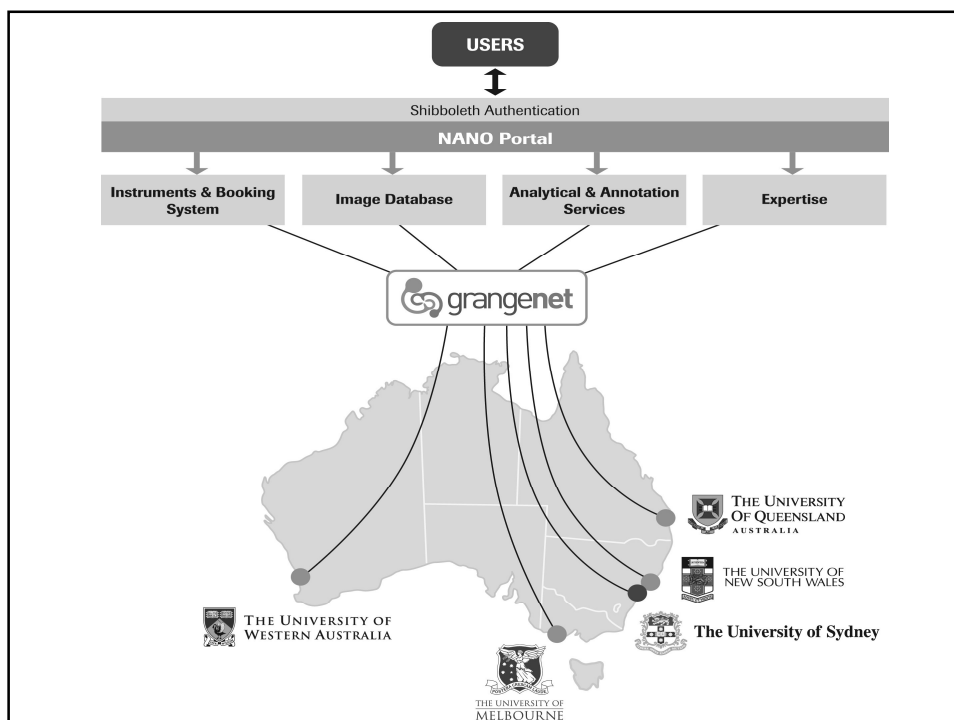

GRANI Project

Grid-Enabled Access to a National Archive of Nanostructural Imagery

Progress Demonstration September '06

NIDB

- NANO IMAGE DATABASE
- Secure web interface
- Controlled access to files
- File sharing
- Indexed file storage, value added metadata.
- Search and retrieval
- Long term archival and retrieval
- Annotations

NIDB Demo